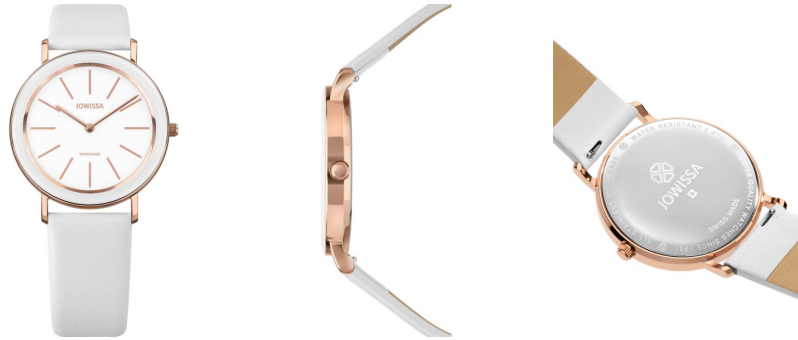

DIALANDO®

Jowissa ladies' watch J4.384.L Specifications

[BUY NOW](#)

This document contains all the specifications for the Jowissa Alto J4.384.L ladies' watch. We at the [DIALANDO® watch store](#) offer a large selection of authentic watches from the best watch brands in the world.
<https://www.dialando.ee/>

PRODUCT INFORMATION

EAN	7640167278091
Gender	Ladies
Warranty [years]	2

PRODUCT EXECUTION

Display Type	Analogue
Movement type	Quartz (Battery)

MEASURES

Case width [mm]	35

MATERIAL & COLOUR

Strap Material	Real leather
Strap Colour	White
Colour of the dial	White
Glass	Mineral glass

DETAILS

Clasp	Buckle
Water resistant	5 ATM